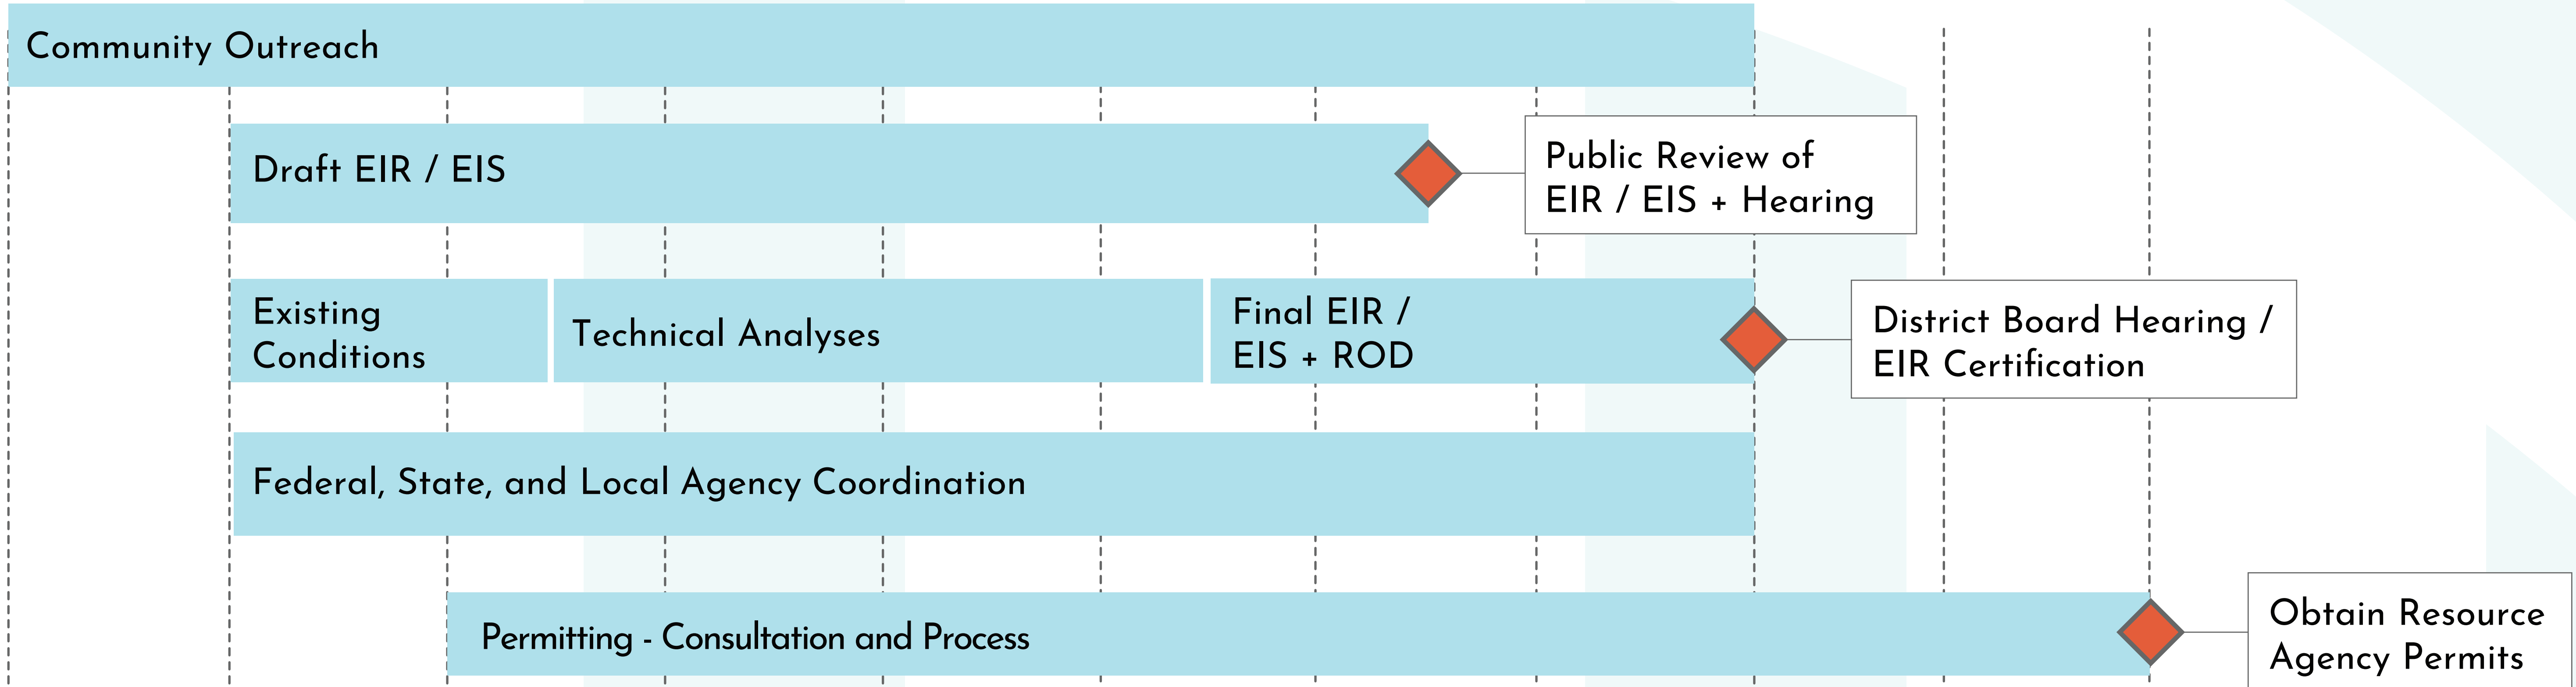

Environmental Process - Timeline

San Mateo County
TRANSIT DISTRICT

2019

2020

2021

Q1 Q2 Q3 Q4 Q1 Q2 Q3 Q4 Q1 Q2 Q3

Legend:
 Milestone

Note: All dates are approximate and subject to change.

KEY
 EIR Environmental Impact Report
 EIS Environmental Impact Statement
 ROD Record of Decision