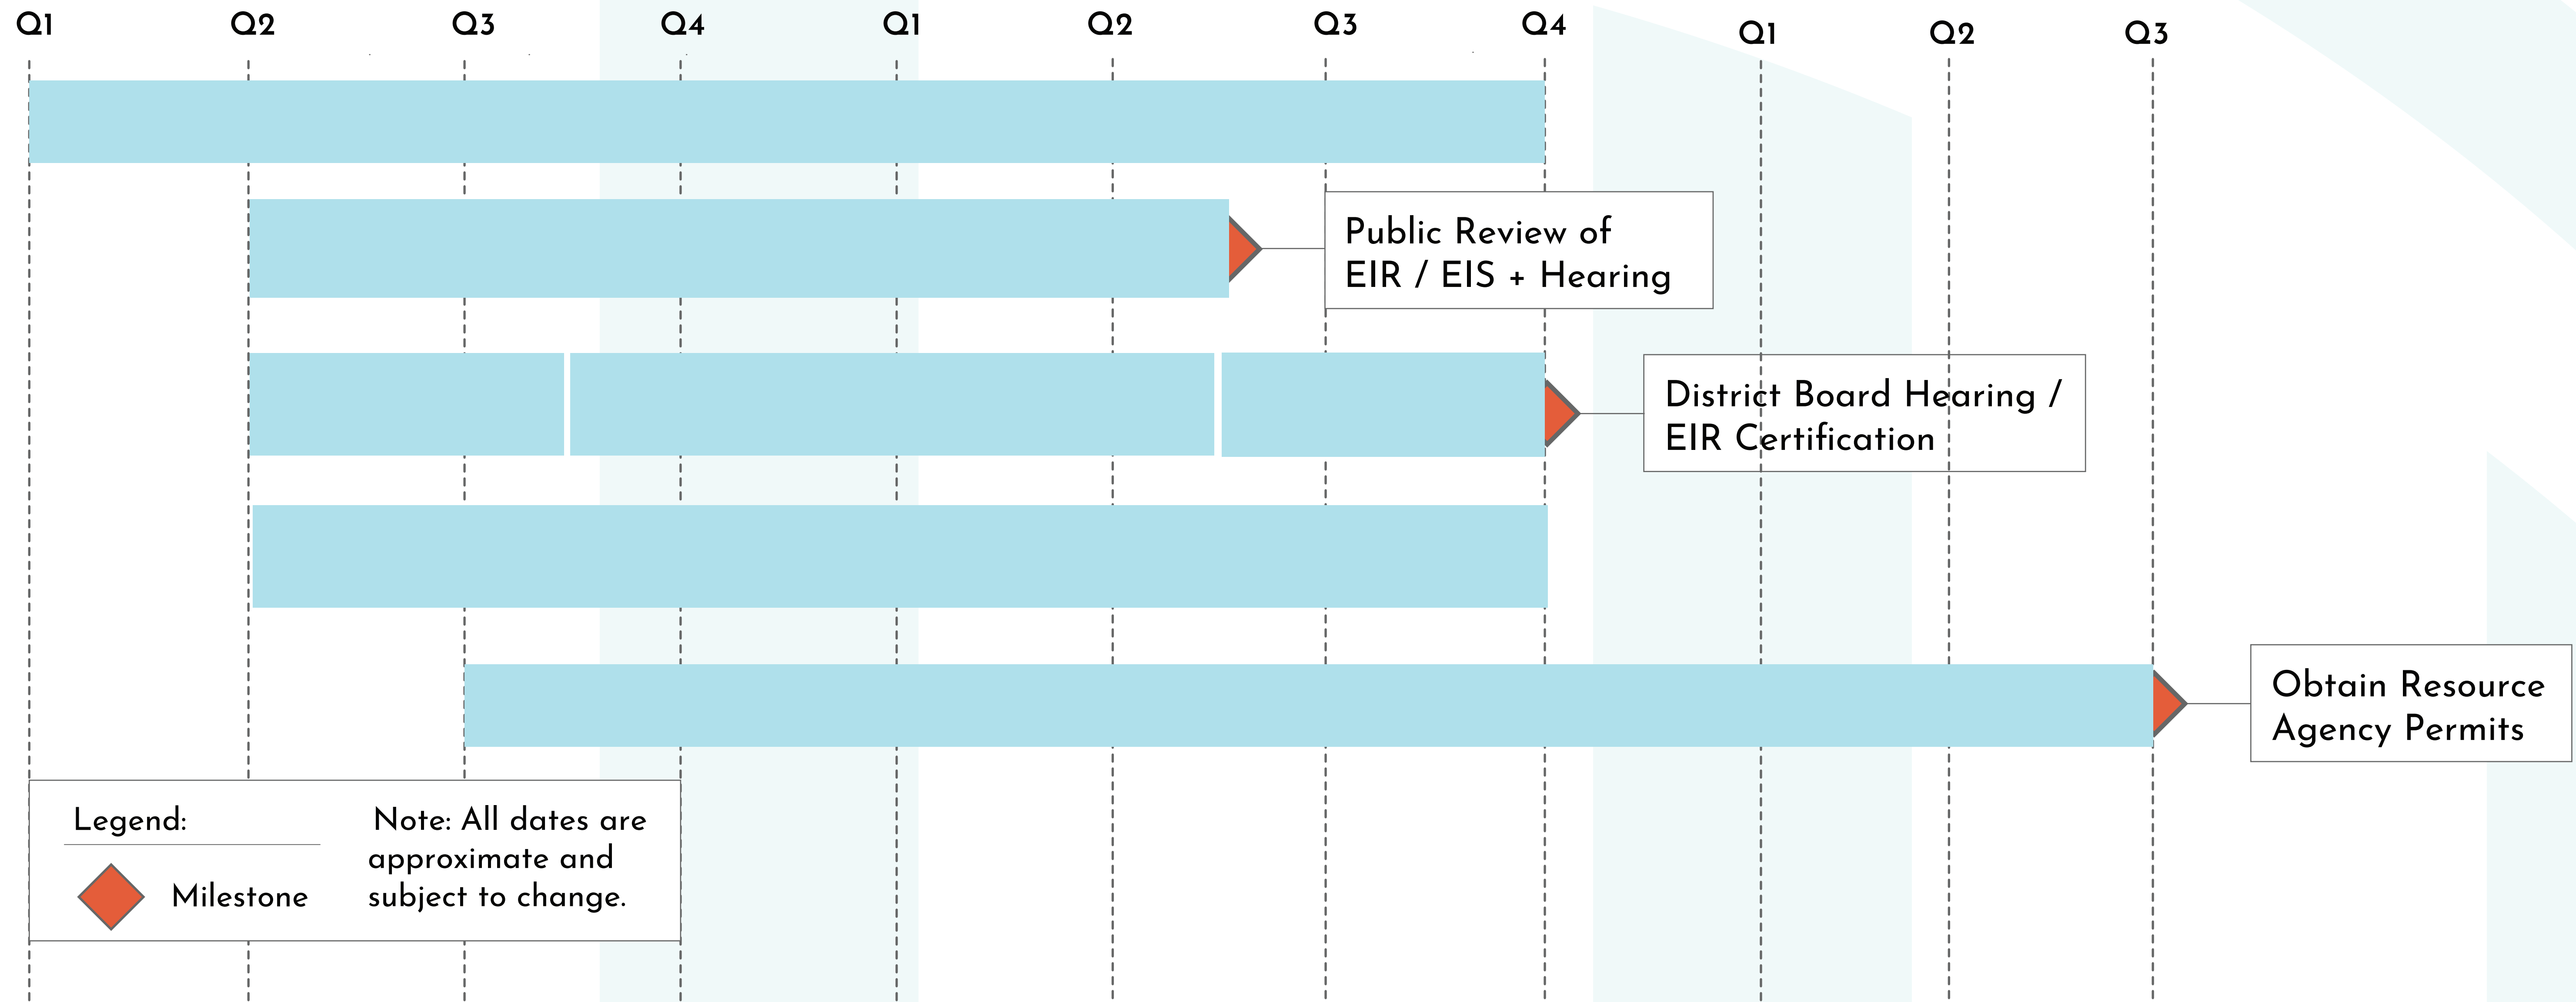

Environmental Process - Timeline

2019

2020

2021

Legend:
 Milestone

Note: All dates are approximate and subject to change.

KEY
 EIR Environmental Impact Report
 EIS Environmental Impact Statement
 ROD Record of Decision